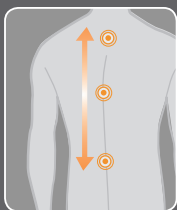

3 INVIGORATING AUTO-MASSAGE PROGRAMS

Choose from three massage programs—find the one that best suits your needs at the moment. You can select from the following options: Refresh your entire back, relieve your neck and shoulders, or release your lower back.