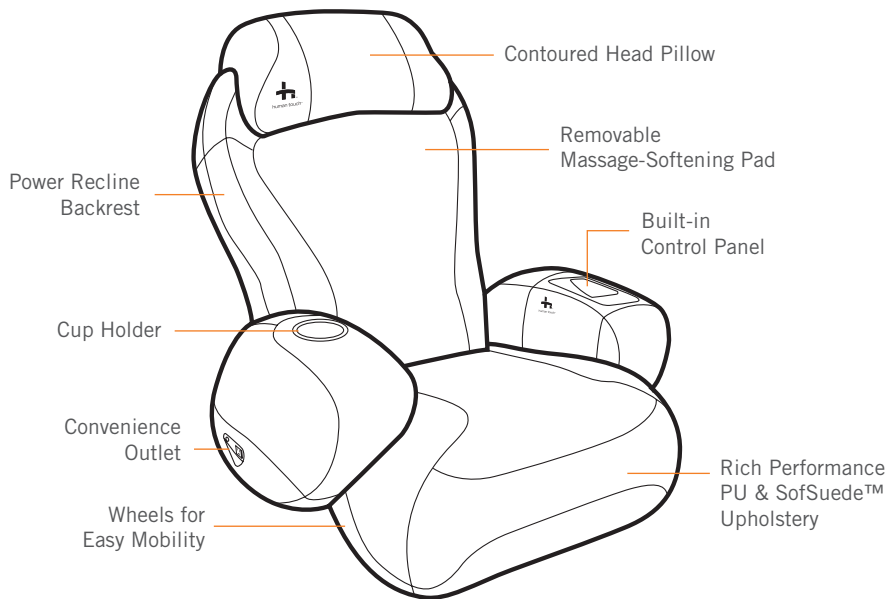

More Features For More Comfort

MASSAGE CONTROLLER – It's all at your fingertips

DIMENSIONS

Part number:
■ 100-2580-021 (Black - Performance PU & SofSuede™)
■ 100-2580-022 (Espresso - Performance PU & SofSuede™)
— 3-Year Limited Warranty —

Art meets state of the art

Beauty goes well beyond skin deep with the iJoy-2580. This remarkable chair contains the most advanced Human Touch technology in a sleek, colorful design that fits any room.

3 INVIGORATING AUTO-MASSAGE PROGRAMS

Choose from three massage programs—find the one that best suits your needs at the moment. You can select from the following options: Refresh your entire back, relieve your neck and shoulders, or release your lower back.

BUILT-IN CONTROL PANEL

No need to interrupt your massage to personalize it. The control panel is right at hand so you control the massage with your fingertips.

POWER RECLINE

With the push of a button, the iJoy-2580 can recline all the way to a 170-degree angle. The further you go back, the greater the massage intensity, so recline slowly until you discover the perfect spot.

REMOVABLE MASSAGE-SOFTENING PAD

Need a deep, penetrating massage to soothe aching muscles? Or maybe just a light, invigorating massage to energize yourself? Easily control your massage intensity with the removable massage-softening pad.