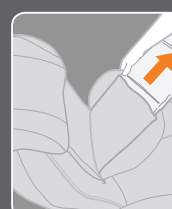

**3 INVIGORATING AUTO-MASSAGE PROGRAMS**

Choose from three massage programs—find the one that best suits your needs at the moment. You can select from the following options: Refresh your entire back, relieve your neck and shoulders, or release your lower back.

**BUILT-IN CONTROL PANEL**

No need to interrupt your massage to personalize it. The control panel is right at hand so you control the massage with your fingertips.

**POWER RECLINE**

With the push of a button, the iJoy-2580 can recline all the way to a 170-degree angle. The further you go back, the greater the massage intensity, so recline slowly until you discover the perfect spot.