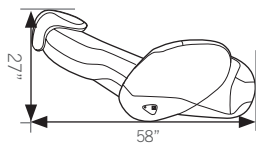

**More Features For More Comfort**

**MASSAGE CONTROLLER – It's all at your fingertips**

**DIMENSIONS**

Part number:  
 ■ 100-2580-021 (Black - Performance PU & SofSuede™)  
 ■ 100-2580-022 (Espresso - Performance PU & SofSuede™)  
 — 3-Year Limited Warranty —