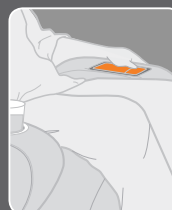

## Welcome to the chair that offers style, wellness, comfort and control – in bulk.

Human Touch® designs its products to please all your senses, including your sense of style. In the Human Touch iJoy-2580, you get an exceptionally comfortable massage chair that fits your décor as well as it fits your body. Customize your experience with any of three back-massage programs, all of which expertly replicate the four primary techniques used by professional massage therapists—rolling, kneading, compression and percussion—to enhance your overall wellness. Our advanced, patented Human Touch® Massage System eases away pain, tension and fatigue with the push of a few buttons and delivers a host of healthful advantages including improved relaxation, circulation and stress-relief. So pick a color, grab a seat, slide your iced cappuccino into the cup holder, sit back and enjoy an incredible massage.

**Art meets state of the art**

Beauty goes well beyond skin deep with the iJoy-2580. This remarkable chair contains the most advanced Human Touch technology in a sleek, colorful design that fits any room.

**3 INVIGORATING AUTO-MASSAGE PROGRAMS**

Choose from three massage programs—find the one that best suits your needs at the moment. You can select from the following options: Refresh your entire back, relieve your neck and shoulders, or release your lower back.