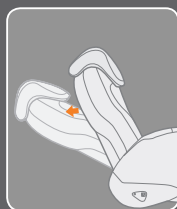

**Art meets state of the art**

Beauty goes well beyond skin deep with the iJoy-2580. This remarkable chair contains the most advanced Human Touch technology in a sleek, colorful design that fits any room.

**BUILT-IN CONTROL PANEL**

No need to interrupt your massage to personalize it. The control panel is right at hand so you control the massage with your fingertips.

**POWER RECLINE**

With the push of a button, the iJoy-2580 can recline all the way to a 170-degree angle. The further you go back, the greater the massage intensity, so recline slowly until you discover the perfect spot.