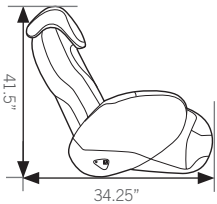

**More Features For More Comfort**

**MASSAGE CONTROLLER – It's all at your fingertips**

**DIMENSIONS**

Part number:  
 ■ 100-2580-021 (Black - Performance PU & SofSuede™)  
 ■ 100-2580-022 (Espresso - Performance PU & SofSuede™)  
 — 3-Year Limited Warranty —