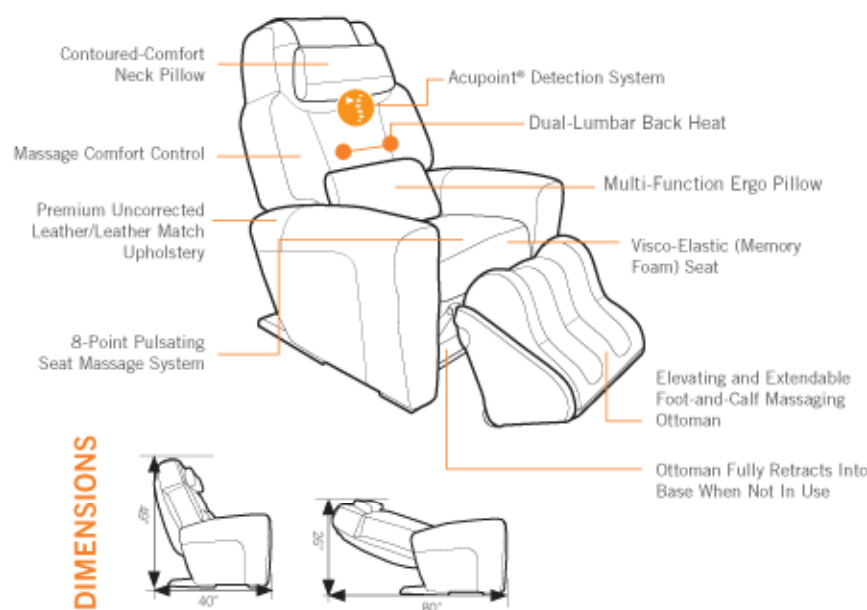

**AcuTouch™ 9500**  
Massage Chair

Featuring HTconnect™

**HTconnect™**  
feel better everywhere™

Made for  
iPod iPhone iPad

**The future of health and wellness has arrived.**

The home computer. The automobile. Indoor plumbing. There are certain innovations that change the way we live. The new top-of-the-line AcuTouch™ 9500 is one amazing massage chair that reinvents the way you control and personalize it to better your health and life.

Beneath its clean lines and supple, uncorrected leather/leather match upholstery, this amazing chair features the advanced technology and features of sci-fi movies. The first of our chairs to feature HT-Connect™—a revolutionary interface that lets you customize your chair to your personal wellness needs to feel better everywhere using your iPhone®, iPod touch®, or iPad®—the AcuTouch™ 9500 takes personal wellness to a whole new level. Now you have instant access to a wealth of massage programs, expertise, and time-saving applications you can use to enhance your massage experience using the wireless device in your pocket. So, your wellness goes wherever you go, and you get the massage you need when you need it. It's a new way to look at massage chairs and a new idea of wellness. And it's all yours in the new AcuTouch™ 9500.

**AcuTouch™ 9500**

**More Features for More Comfort**

**HTconnect™**  
Wireless wellness to feel better everywhere

8 Pre-Programmed Messages  
Expanded to 16+ Programs  
with HT-Connect™

**Wireless Wellness Experience**

**DUAL-LUMBAR BACK HEAT**

Heat encourages blood vessels to expand, rushing nutrient-rich blood to the sore or tense areas to promote healing. Two lumbar heat modules gently warm the lower back muscles, gradually reducing tightness and pain.