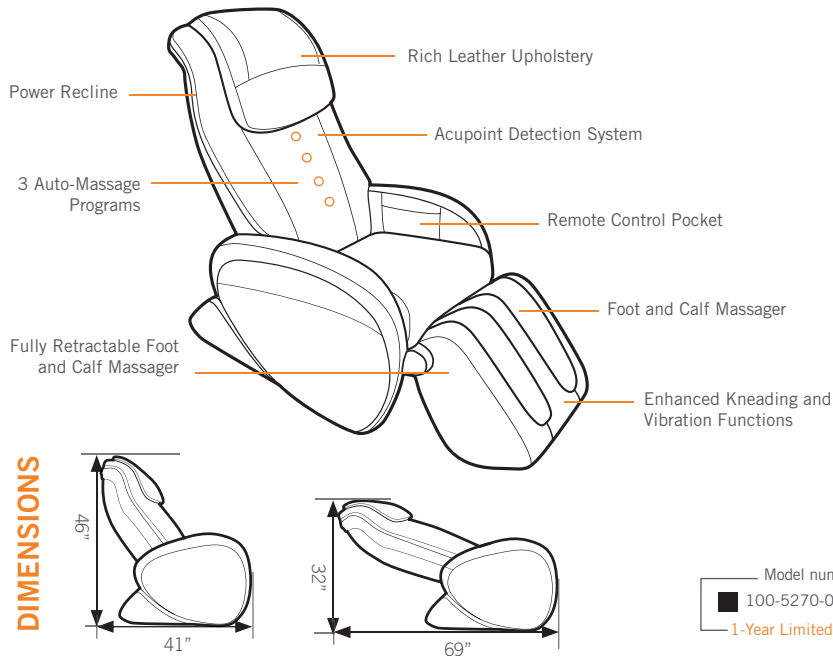

More Features For More Comfort

MASSAGE CONTROLLER – It's all at your fingertips