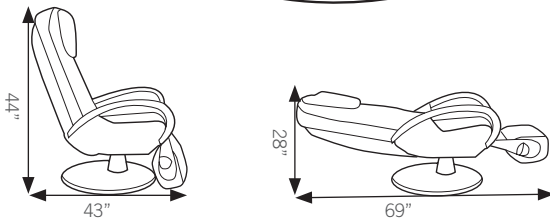

With a designer base, luxurious Performance PU that cushions the base of the neck and shoulders, and aggressive contrast stitching, the HT-5040's contemporary design complements any style. Take a seat in the supple upholstered chair, and indulge in any of three invigorating pre-programmed massages, which expertly incorporate the four techniques used by back and spinal care professionals. Focus the quad-roller massage where you need it most, for targeted relief from your neck down to your lower back. Add the foot and calf massage for a refreshing full-body therapy or decompress the spine with Full-Body Stretch. Now you can enjoy an effective, targeted head-to-toe massage in a chair designed to look and perform head and shoulders above the rest.

More Features For More Comfort

MASSAGE CONTROLLER – It's all at your fingertips

DIMENSIONS

Model number:

- 100-5040-001 (Black - Performance PU)
- 100-5040-002 (Espresso - Performance PU)
- 100-5040-003 (Butter - Performance PU)