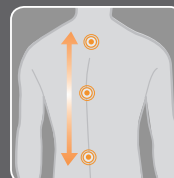

PENETRATING NECK MASSAGE

Simply removing the head pillow reveals an intelligently placed soft window that enables the HT-5040's advanced massage system to provide a closer, more intense neck massage.

ROBUST DESIGN

COMFORTABLE ACCENTS

A broad, ergonomically designed headrest edge trimmed with Sof suede for a comfortable touch to the base of the neck and along the shoulders.

FULL-BODY STRETCHING

As the foot and calf massage wells gently hold your legs, the HT-5040 slowly reclines, stretching the spine to increase blood flow to the vertebrae and disks, effectively rejuvenating the lower back.