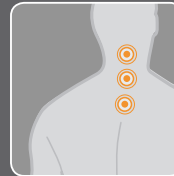

DEEP-WELL FOOT AND CALF MASSAGER

Massaging calves in an upward, rolling motion, the rotating, multi-speed unit forces blood away from the feet toward the body's core, allowing fresh, nutrient-rich blood to re-enter the calves and feet for healing and soothing comfort. Only Human Touch offers this patented true robotic technology.

PENETRATING NECK MASSAGE

Simply removing the head pillow reveals an intelligently placed soft window that enables the HT-5040's advanced massage system to provide a closer, more intense neck massage.

ROBUST DESIGN