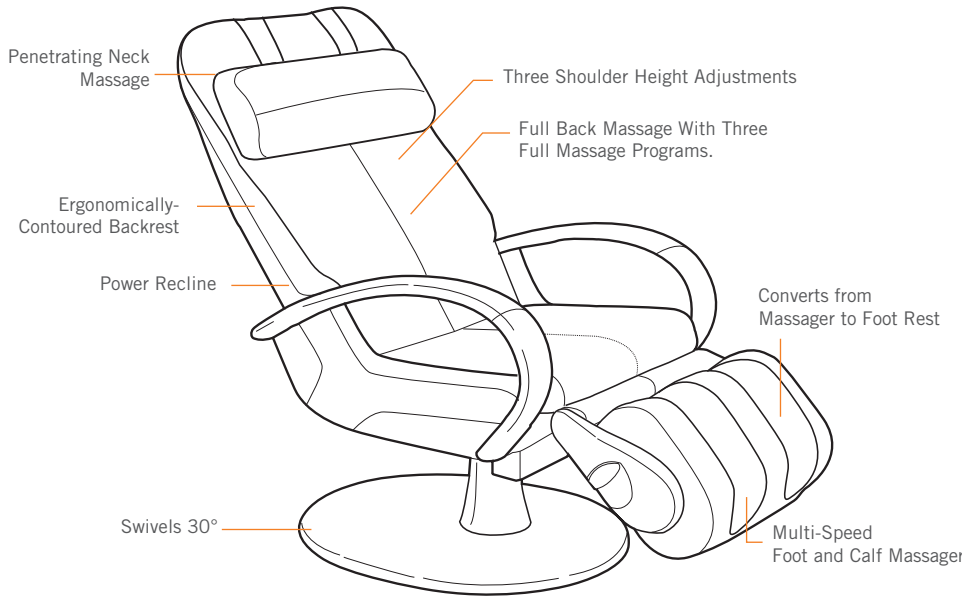

More Features For More Comfort