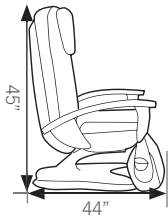

DIMENSIONS

Model number:
■ HT-103-100-001 (Black)
■ HT-103-100-002 (Cashew)
1-Year Limited Warranty