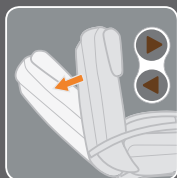

Beauty goes well beyond skin deep with the HT-103. This remarkable chair contains the most advanced Human Touch[®] technology in a sleek, colorful design that fits any room.

ROTATING, MULTI-SPEED FOOT AND CALF MASSAGER

Tight muscles have nowhere to hide. A powerful three-dimensional massage works feet and calves like a professional massage therapist.

CURVE TRACK-FOLLOWS THE CONTOURS OF YOUR SPINE

No two spines are alike, which is why we customize the HT-103 to yours.

POWER RECLINE

With the push of a button, the HT-103 reclines to a 170-degree angle.

3 INVIGORATING MASSAGE PROGRAMS

Optimal results come from targeted treatment. Choose from three massage programs that fit your needs and desires. Get a great total-back massage or focus on your lower or upper back.