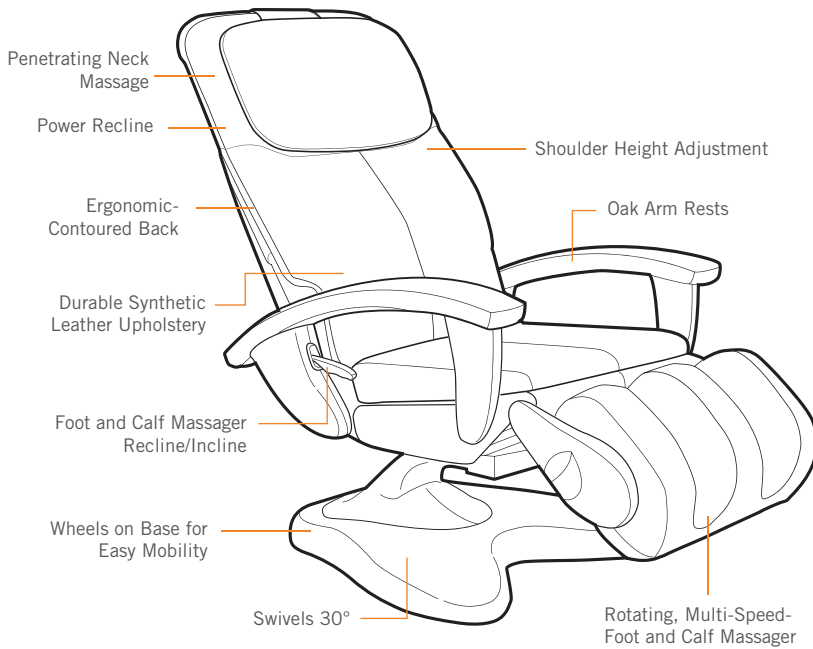

More Features For More Comfort

DIMENSIONS

Model number:
■ HT-103-100-001 (Black)
■ HT-103-100-002 (Cashew)
1-Year Limited Warranty