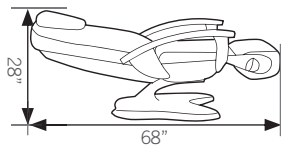

DIMENSIONS

Model number:
■ HT-103-100-001 (Black)
■ HT-103-100-002 (Cashew)
1-Year Limited Warranty