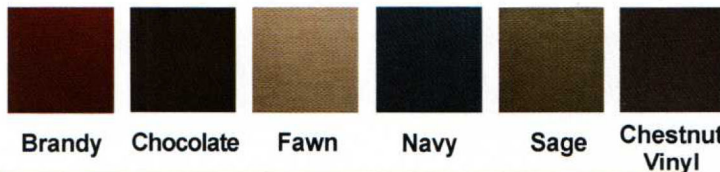

#### Model LC-300 Fabric Choices

Start enjoying all the life enhancing benefits of an *Easy Comfort*® Lift Chair today!

 **VITALITYWEB**  
BETTER LIVING FOR YOU™

**BACKSTORE.COM**

888 - 293 - 0728